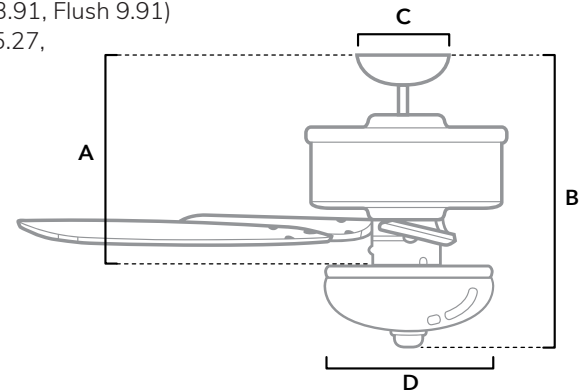

DIMENSIONS

Measured in inches

- A. 10.91 (Angled 43.91, Flush 9.91)
- B. 12.27 (Angled 45.27, Flush 11.27)
- C. 6.49
- D. 10.9

52217 | Snow White Body with Snow White or Light Oak Blades

ADDITIONAL FINISHES

52218
New Bronze Body with Brazilian Cherry or Harvest Mahogany Blades

52219
Brushed Nickel Body with Brazilian Cherry or Harvest Mahogany Blades

FAN SPECIFICATIONS

Motor Type	Reversible	Wire Length	Control Type	Downrod	Location	Blade #	Add'l Sizes
AC	YES	32" (24" Downrod)	Pull Chains	3" Included	Indoor	5	52"